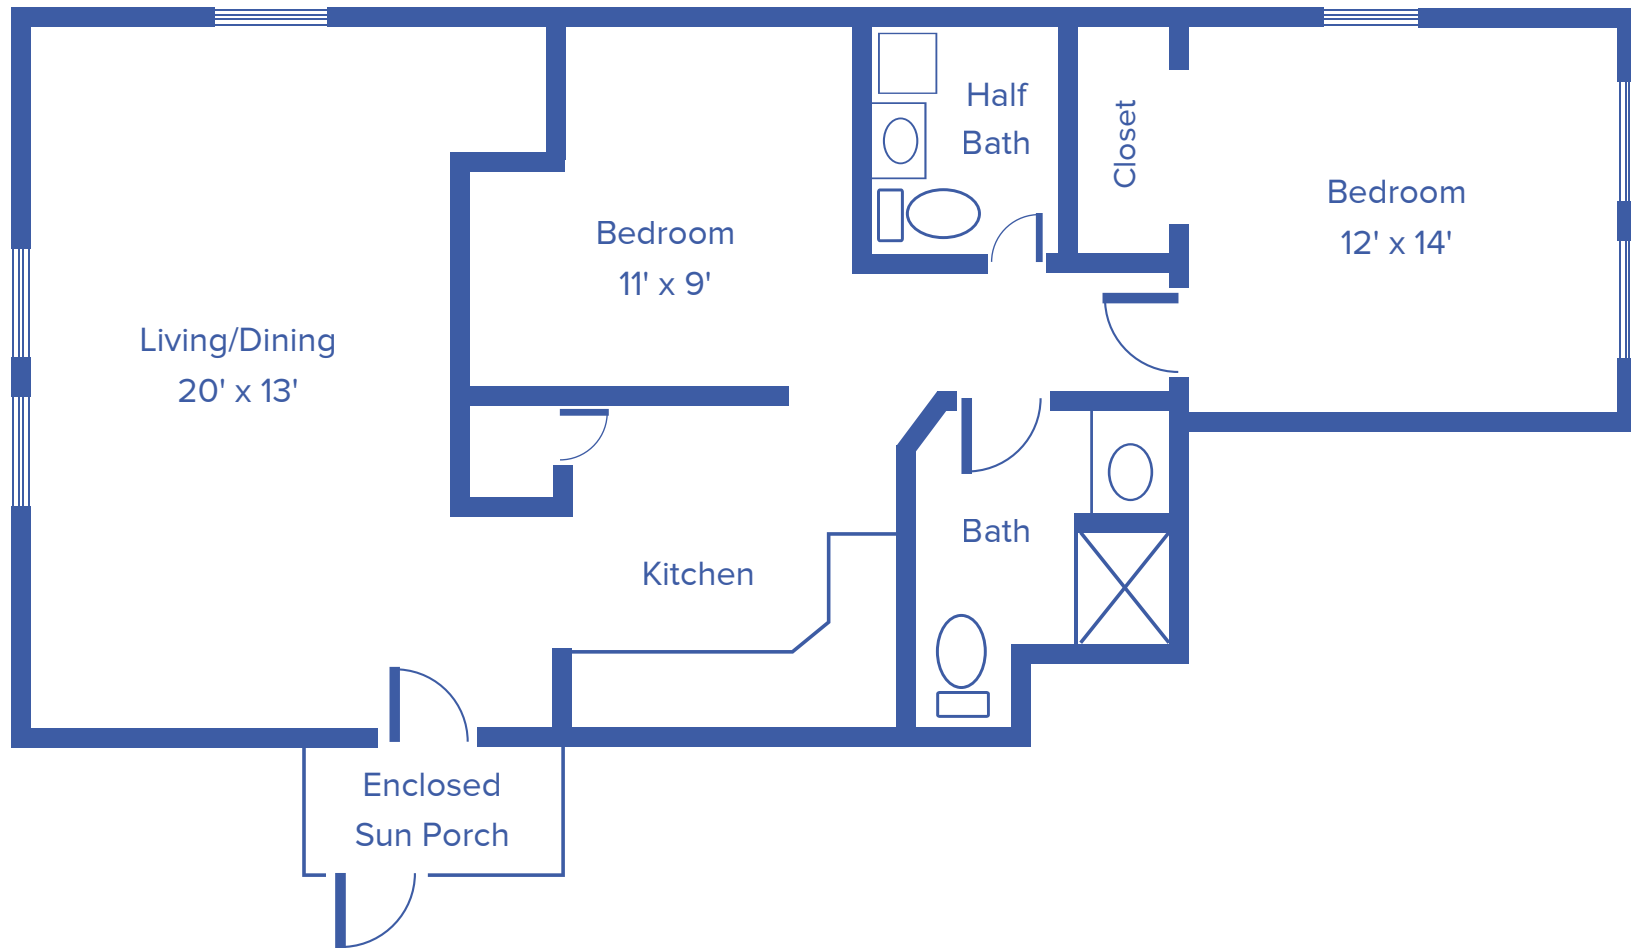

# GARDEN APARTMENTS: PLAN A

2-BEDROOM / 1.5-BATH / 750 SQUARE FEET

Floor plans may vary slightly and are not to scale.

1200 E. 7TH STREET, NEWTON, KS • [WWW.NEWTONPRESBYTERIANMANOR.ORG](http://WWW.NEWTONPRESBYTERIANMANOR.ORG)